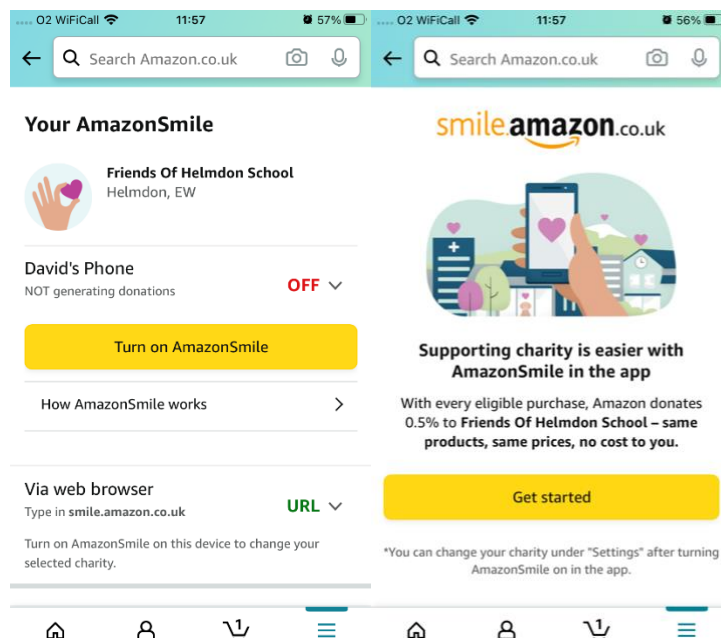

### Setting up Amazon Smile on Desktop

You need to go to <https://smile.amazon.co.uk/>. It is VERY IMPORTANT that you use this address whenever you make a purchase. Going through the standard amazon.co.uk address will not register and we will not get the benefits.

You will be prompted to choose a charity. In the search box, simple type *Friends of Helmdon School*.

You will then see our charity registered, click *Select* and continue shopping as you would normally, but please remember to use the <https://smile.amazon.co.uk/> address.

## Setting up Amazon Smile on the Mobile App

You can also Amazon Smile on the App. Click on the menu icon on the bottom right and the scroll down to settings, then click on *Amazon Smile*.

On the next page click on *Turn on Amazon Smile*. Please note that the screenshot below already shows FOHS as being selected due to the previous steps on the Desktop. If this is blank, please search and add FOHS. On the next page click *Get Started* and follow the steps. This will involve enabling notifications for periodic checks to reconfirm you want to use Amazon Smile.